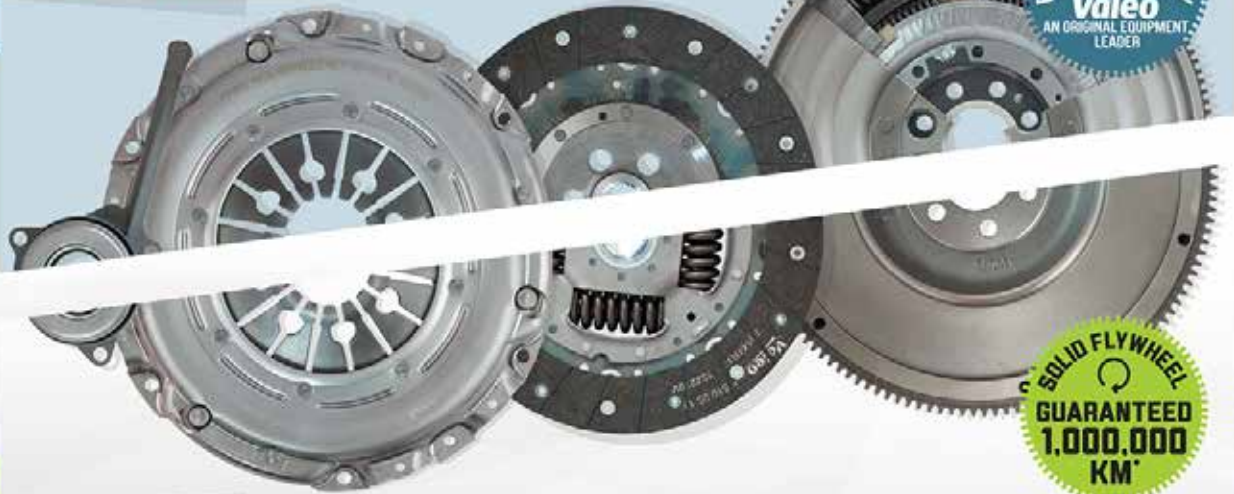

KIT4P SOLUTION

For intensive usage
Alternative to the dual mass flywheel with its solid flywheel and a reinforced long travel damper clutch disc.
• Reliable
• Easy to fit
• Economical