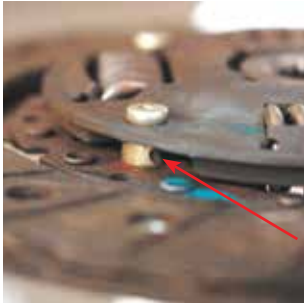

TROUBLE SHOOTER

SHUDDER

NOISE

SLIP

DRAG

NO DRIVE

Damaged Stop Pins.

- 1] Aggressive driving, hard pull away from a stand still.
- 2] Down changing to slow the vehicle using the engine as a brake.
- 3] Misalignment of engine to gearbox.
- 4] Worn flywheel spigot shaft bearing or bush.
- 5] Worn first bearing in the gearbox.
- 6] Worn drive train components, U Joints, Differential and CV Joints.
- 7] Overloading of vehicle.